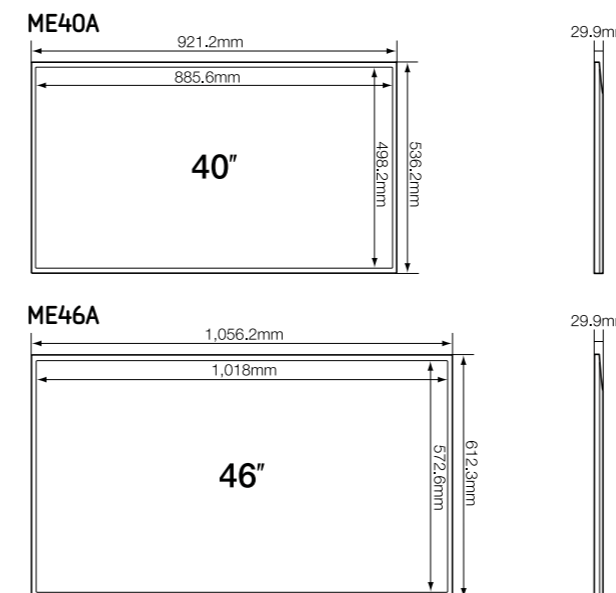

Modelo	ME40B		ME46B				
Código	LH40MEBPLGLVZD		LH46MEBPLGLVZD				
Painel	Tamanho	40"		46"			
	Painel	LED		LED			
	Uso Diário	16 horas		16 horas			
	Borda	15,1 mm (Superior 16,6 mm)		15,1 mm (Superior 16,6 mm)			
	Resolução	1920 x 1080 (16:9)		1920 x 1080 (16:9)			
	Pixel Pitch (mm)	0.17675(H) x 0.53025(V)		0.17675(H) x 0.53025(V)			
	Brilho	350cd/m2		350cd/m2			
	Taxa de Contraste	5000:1		5000:1			
	Conectividade	Entradas	RGB	Analog D-SUB, DVI-D, Display Port		Analog D-SUB, DVI-D, Display Port	
			Video	HDMI		HDMI	
Audio			Stereo mini Jack		Stereo mini Jack		
Output		RGB	DVI-D (Loop-out)		DVI-D (Loop-out)		
Controle Externo			RS232C (in/out), RJ45		RS232C (in/out), RJ45		
Fonte de Alimentação	Alimentação	AC 100 - 240 V~ (+/- 10 %), 50/60 Hz		AC 100 - 240 V~ (+/- 10 %), 50/60 Hz			
	Consumo	On Mode	102W(max) / 86W(typ)		220W(max) / 175W(typ)		
		Sleep Mode	less than 2W		less than 2W		
Dimensões	Dimensão (mm)	Set	921,2 x 536,1 x 29,9		1056,3 x 612,3 x 29,9		
	Peso (kg)	Set	10,5		12,5		
	VESA Mount		200 x 200 mm		400 x 400 mm		
Condições de Operação	Temperatura	0°C~ 40°C		0°C~ 40°C			
	Umidade	10~80%		10~80%			
Features Especiais	Built in MagicInfo Lite, Built in Speaker (10W + 10W), Plug and Play (through USB), PIP/PBP, Narrow Bezel, Slim Depth (29,9 mm)		Built in MagicInfo Lite, Built in Speaker (10W + 10W), Plug and Play (through USB), PIP/PBP, Narrow Bezel, Slim Depth (29,9 mm)		Built in MagicInfo Lite, Built in Speaker (10W + 10W), Plug and Play (through USB), PIP/PBP, Narrow Bezel, Slim Depth (29,9 mm)		
Ideal para uso	Individual		Individual		Individual