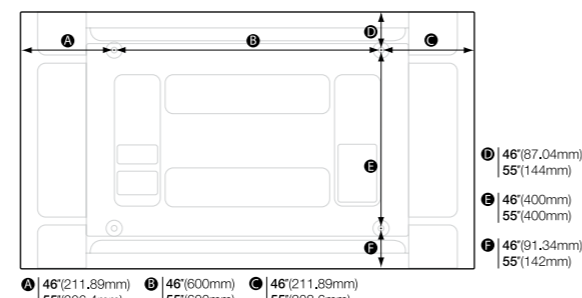

Modelo	UE46A		UD46A		UD55A		
Código	LH46UEAPLGLVZD		LH46CPPLBHLZD		LH55CPPLBHLZD		
Painel	Tamanho	46"		55"			
	Painel	LED		LED			
	Uso Diário	16 horas		24 horas			
	Borda	5,2 mm		3,7 mm (Superior/Esquerdo), 1,8 mm (Direito/Inferior)			
	Resolução	1920 x 1080 (16:9)		1920 x 1080 (16:9)			
	Pixel Pitch (mm)	0.15375(H) x 0.46125(V)		0.53025(H) x 0.53025(V)			
	Brilho	450cd/m2		700cd/m2			
	Taxa de Contraste	5000:1		3500:1			
	Conectividade	Entradas	RGB	Analog D-SUB, DVI-D, Display Port		Analog D-SUB, DVI-D, Display Port	
			Video	HDMI		HDMI1, HDMI2	
Audio			Stereo mini Jack		Stereo mini Jack		
Output		RGB	DVI-D (Loop-out)		DVI-D (Loop-out)		
Controle Externo			RS232C (in/out), RJ45		RS232C (in/out), RJ45		
Fonte de Alimentação	Alimentação	AC 100 - 240 V~ (+/- 10 %), 50/60 Hz		AC 100 - 240 V~ (+/- 10 %), 50/60 Hz			
	Consumo	On Mode	220W(max) / 175W(typ)		248W(max) / 206W(typ)		
		Sleep Mode	less than 2W		less than 2W		
Dimensões	Dimensão (mm)	Set	1023,8 x 578,4 x 96		1215,3 x 686,1 x 96		
	Peso (kg)	Set	18		24		
	VESA Mount		400 x 400 mm		600 x 400 mm		
Condições de Operação	Temperatura	0°C~ 40°C		0°C~ 40°C			
	Umidade	10~80%		10~80%			
Features Especiais	Built in MagicInfo Lite, Built in Speaker (10W + 10W), Plug and Play (through USB), Narrow Bezel, Slim Depth (29,9 mm)		Lamp Error Detection, Anti Retention, Temperature Sensor, RS232C/RJ45 MDC, Plug and Play (DDC2B), PIP/PBP, Video Wall(10x10), Pivot Display, Button Lock, Digital Daisy Chain, Smart Scheduling, Smart F/W update		Lamp Error Detection, Anti Retention, Temperature Sensor, RS232C/RJ45 MDC, Plug and Play (DDC2B), PIP/PBP, Video Wall(10x10), Pivot Display, Button Lock, Digital Daisy Chain, Smart Scheduling, Smart F/W update		
Ideal para uso	Video Wall		Video Wall		Video Wall