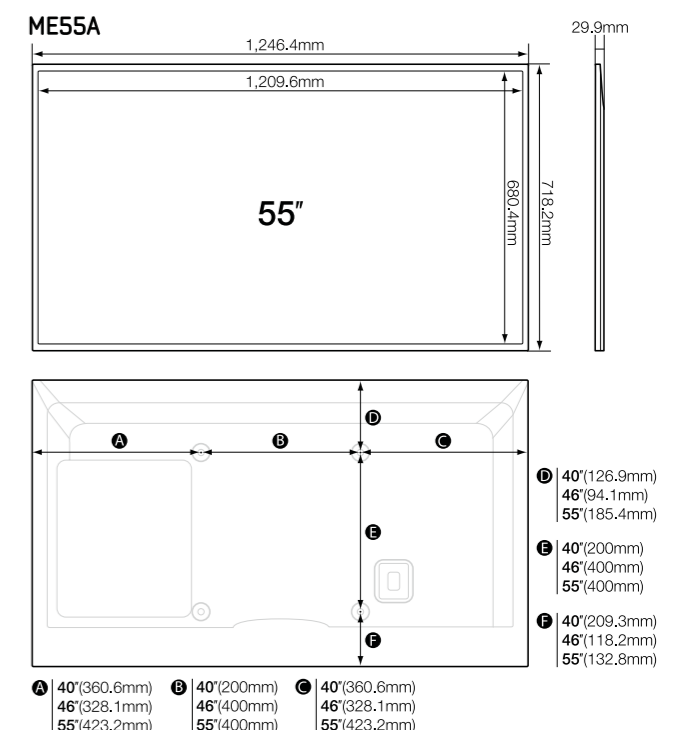

Modelo	ME40B		ME46B				
Código	LH40MEBPLGLVZD		LH46MEBPLGLVZD				
Painel	Tamanho	40"		46"			
	Painel	LED		LED			
	Uso Diário	16 horas		16 horas			
	Borda	15,1 mm (Superior 16,6 mm)		15,1 mm (Superior 16,6 mm)			
	Resolução	1920 x 1080 (16:9)		1920 x 1080 (16:9)			
	Pixel Pitch (mm)	0.17675(H) x 0.53025(V)		0.17675(H) x 0.53025(V)			
	Brilho	350cd/m2		350cd/m2			
	Taxa de Contraste	5000:1		5000:1			
	Conectividade	Entradas	RGB	Analog D-SUB, DVI-D, Display Port		Analog D-SUB, DVI-D, Display Port	
			Video	HDMI		HDMI	
Audio			Stereo mini Jack		Stereo mini Jack		
Output		RGB	DVI-D (Loop-out)		DVI-D (Loop-out)		
Controle Externo			RS232C (in/out), RJ45		RS232C (in/out), RJ45		
Fonte de Alimentação	Alimentação	AC 100 - 240 V~ (+/- 10 %), 50/60 Hz		AC 100 - 240 V~ (+/- 10 %), 50/60 Hz			
	Consumo	On Mode	102W(max) / 86W(typ)		220W(max) / 175W(typ)		
		Sleep Mode	less than 2W		less than 2W		
Dimensões	Dimensão (mm)	Set	921,2 x 536,1 x 29,9		1056,3 x 612,3 x 29,9		
	Peso (kg)	Set	10,5		12,5		
	VESA Mount		200 x 200 mm		400 x 400 mm		
Condições de Operação	Temperatura	0°C~ 40°C		0°C~ 40°C			
	Umidade	10~80%		10~80%			
Features Especiais	Built in MagicInfo Lite, Built in Speaker (10W + 10W), Plug and Play (through USB), PIP/PBP, Narrow Bezel, Slim Depth (29,9 mm)		Built in MagicInfo Lite, Built in Speaker (10W + 10W), Plug and Play (through USB), PIP/PBP, Narrow Bezel, Slim Depth (29,9 mm)		Built in MagicInfo Lite, Built in Speaker (10W + 10W), Plug and Play (through USB), PIP/PBP, Narrow Bezel, Slim Depth (29,9 mm)		
Ideal para uso	Individual		Individual		Individual