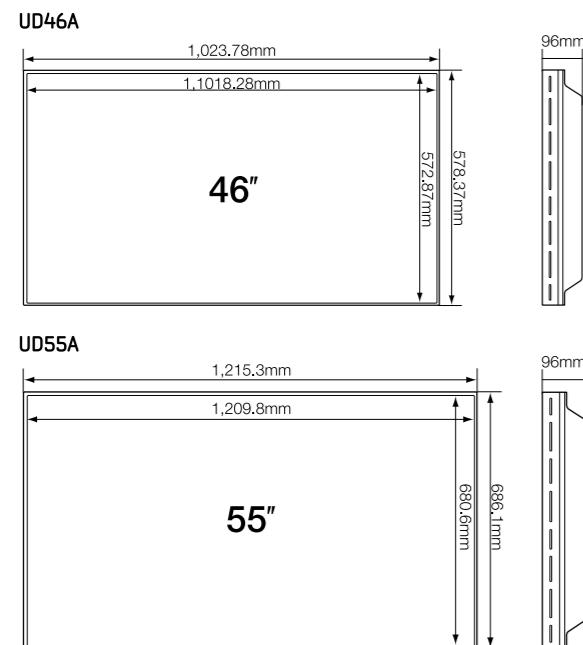

Modelo	ME40B		ME46B				
Código	LH40MEBPLGLVZD		LH46MEBPLGLVZD				
Painel	Tamanho	40"		46"			
	Painel	LED		LED			
	Uso Diário	16 horas		16 horas			
	Borda	15,1 mm (Superior 16,6 mm)		15,1 mm (Superior 16,6 mm)			
	Resolução	1920 x 1080 (16:9)		1920 x 1080 (16:9)			
	Pixel Pitch (mm)	0.17675(H) x 0.53025(V)		0.17675(H) x 0.53025(V)			
	Brilho	350cd/m2		350cd/m2			
	Taxa de Contraste	5000:1		5000:1			
	Conectividade	Entradas	RGB	Analog D-SUB, DVI-D, Display Port		Analog D-SUB, DVI-D, Display Port	
			Video	HDMI		HDMI	
Audio			Stereo mini Jack		Stereo mini Jack		
Output		RGB	DVI-D (Loop-out)		DVI-D (Loop-out)		
Controle Externo			RS232C (in/out), RJ45		RS232C (in/out), RJ45		
Fonte de Alimentação	Alimentação	AC 100 - 240 V~ (+/- 10 %), 50/60 Hz		AC 100 - 240 V~ (+/- 10 %), 50/60 Hz			
	Consumo	On Mode	102W(max) / 86W(typ)		220W(max) / 175W(typ)		
		Sleep Mode	less than 2W		less than 2W		
Dimensões	Dimensão (mm)	Set	921,2 x 536,1 x 29,9		1056,3 x 612,3 x 29,9		
	Peso (kg)	Set	10,5		12,5		
	VESA Mount		200 x 200 mm		400 x 400 mm		
Condições de Operação	Temperatura	0°C~ 40°C		0°C~ 40°C			
	Umidade	10~80%		10~80%			
Features Especiais	Built in MagicInfo Lite, Built in Speaker (10W + 10W), Plug and Play (through USB), PIP/PBP, Narrow Bezel, Slim Depth (29,9 mm)		Built in MagicInfo Lite, Built in Speaker (10W + 10W), Plug and Play (through USB), PIP/PBP, Narrow Bezel, Slim Depth (29,9 mm)		Built in MagicInfo Lite, Built in Speaker (10W + 10W), Plug and Play (through USB), PIP/PBP, Narrow Bezel, Slim Depth (29,9 mm)		
Ideal para uso	Individual		Individual		Individual